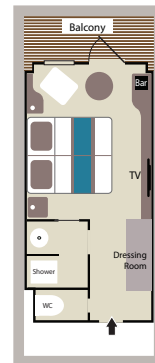

28 DELUXE STATEROOMS

18 sq.m. + 4 sq.m. private balcony with French window / 194 sq.ft. + 43 sq.ft. private balcony with French window