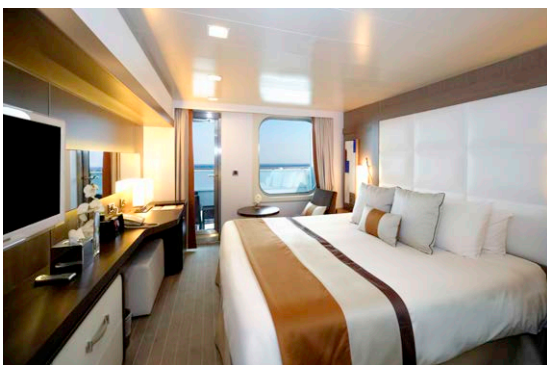

⁽¹⁾ Prestige Suites aboard *Le Boréal* & *Le Soléal*: 1 shower and 1 bathtub.

⁽²⁾ Prestige Staterooms aboard *Le Boréal* & *Le Soléal*, Decks 5 & 6: 1 shower or bathtub depends on staterooms.

Deluxe Suites aboard *Le Boréal*: 1 shower and 1 bathtub.

28 DELUXE STATEROOMS

(18 sq.m. + 4 sq.m. private balcony / 200 sq.ft. + 43 sq.ft. private balcony with French window)