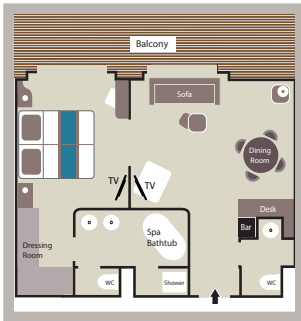

GRAND DELUXE SUITE

45 sq.m + 10 sq.m. private balcony with sliding bay windows / 484 sq.ft. + 108 sq.ft. private balcony with sliding bay windows