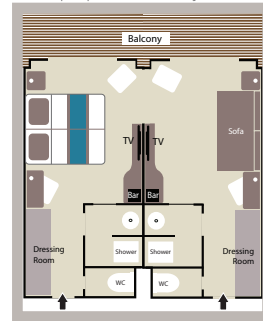

73 PRESTIGE STATEROOMS

18 sq.m. + 4 sq.m. private balcony / 194 sq.ft. + 43 sq.ft. private balcony with sliding bay window