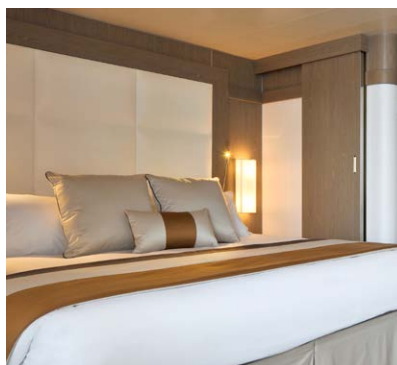

8 SUPERIOR STATEROOMS

(21 sq.m. / 226 sq.ft)