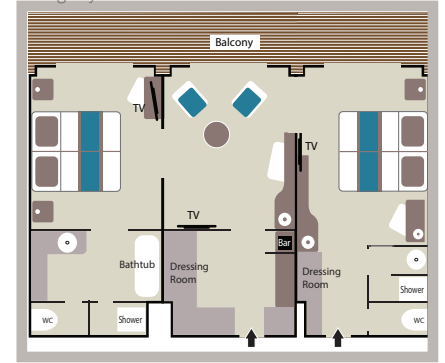

GRAND PRIVILEGE SUITE

54 sq.m + 12 sq.m. private balcony with sliding bay windows / 581 sq.ft. + 129 sq.ft. private balcony with sliding bay windows