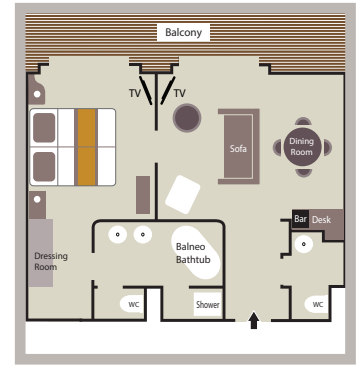

Discover your Stateroom

*Elegant and flexible staterooms and suites,
decorated by French interior designers, all with sea views.*

L'Austral, Le Boréal & Le Soléal accommodation

OWNER'S SUITE (45 sq.m + 9 sq.m. private balcony / 484 sq.ft + 97 sq.ft. private balcony with sliding bay windows)