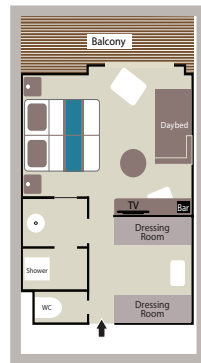

3 DELUXE SUITES

27 sq.m. + 6 sq.m. private balcony with sliding bay window / 291 sq.ft. + 65 sq.ft. private balcony with sliding bay window