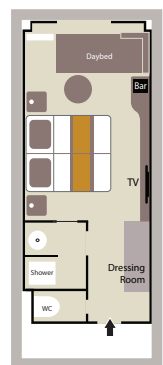

8 SUPERIOR STATEROOMS

(21 sq.m. / 226 sq.ft)