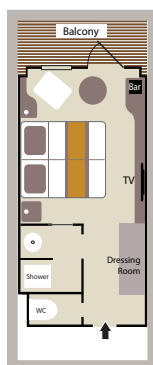

⁽¹⁾ Prestige Suites aboard *Le Boréal* & *Le Soléal*: 1 shower and 1 bathtub.

⁽²⁾ Prestige Staterooms aboard *Le Boréal* & *Le Soléal*, Decks 5 & 6: 1 shower or bathtub depends on staterooms.

Deluxe Suites aboard *Le Boréal*: 1 shower and 1 bathtub.

28 DELUXE STATEROOMS

(18 sq.m. + 4 sq.m. private balcony / 200 sq.ft. + 43 sq.ft. private balcony with French window)