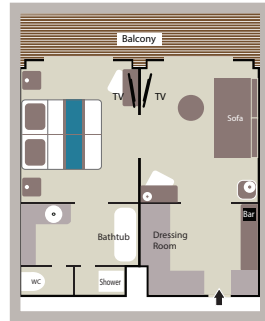

8 PRIVILEGE SUITES

36 sq.m + 8 sq.m. private balcony with sliding bay windows / 388 sq.ft. + 86 sq.ft. private balcony with sliding bay windows