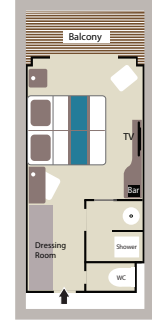

11 PRESTIGE SUITES