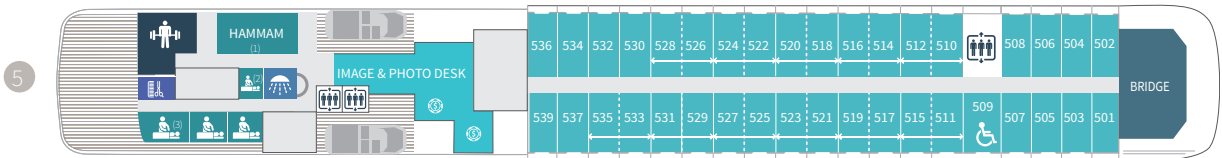

The Sisterships:
*L' Austral, Le Boréal,
Le Soléal & Le Lyrial*

Deck Plans

Deck 6 - *Le Lyréal*

Deck 6 - *Le Boréal - L'Austral - Le Soléal*

Le Soléal configuration: ⁽¹⁾ Hammam ⁽²⁾ Locker ⁽³⁾ Massage Room / *Le Lyréal* configuration: ⁽¹⁾ Hammam ⁽²⁾ Massage Room ⁽³⁾ Massage Room

7 Open-air Bar - Sun Deck

6 ***Le Boréal, L'Austral, Le Soléal:*** Owner's Suite - 3 Deluxe Suites with private balcony - 20 Prestige Staterooms with private balcony (with 18 Prestige Staterooms convertible into 9 Prestige Suites) - ***Le Lyréal:*** Owner's Suite 1 Grand Privilege Suite - 3 Deluxe Suites with private balcony - 1 Grand Deluxe Suite - 8 Privilege Suites - 1 Prestige Stateroom - **All Ships:** Pool - Grill Restaurant - Internet Desk - Library - Panoramic Lounge - Panoramic Terrace