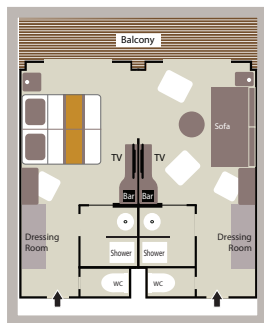

20 PRESTIGE SUITES (36 sq.m. + 8 sq.m. private balcony / 398 sq.ft. + 86 sq.ft. private balcony with sliding bay windows)

92 PRESTIGE STATEROOMS (18 sq.m. + 4 sq.m. private balcony / 200 sq.ft. + 43 sq.ft. private balcony with sliding bay window)