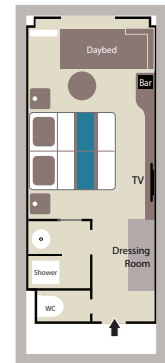

8 SUPERIOR STATEROOMS

21 sq.m. / 226 sq.ft.

Public areas

LOBBY

135 sq.m / 1 453 sq.ft. Reception (Concierge and Customer Relations) Desk, Excursion Desk

RESTAURANTS

Gastronomic Restaurant

370 sq.m / 3 982 sq.ft.
Capacity: 268

Elegant main dining room for breakfast, lunch and dinner serving French and international cuisine, wine cellar

Grill Restaurant

235 sq.m / 2 530 sq.ft.

Inside capacity: 90

Outside capacity: 60

Casual eating venue for breakfast, buffet lunch and themed dinner

LOUNGES

Main Lounge

255 sq.m / 2 745 sq.ft.

Inside capacity: 110

Outside capacity: 30

Afternoon tea, lounge, live music, dance floor and cocktail bar

Access to the outside terrace

Panoramic Lounge

110 sq.m / 1 184 sq.ft.

Library, Internet Desk, cocktail bar, live entertainment on selected evenings

Direct access to the panoramic terrace

Open-air Bar (Pool Deck)

Seating: 50

Overlooks the Pool Deck

RECREATION / RELAXATION

Theatre

250 sq.m / 2 690 sq.ft.

Capacity: 250

Main show room for lectures, briefings and live entertainment on selected evenings

State-of-the-art audio and video technology

Fitness & Beauty Corner

Fitness Room: Kinesis equipment, running machines, bicycles, etc.

Sothys™ Beauty Corner: Hairdresser, Massage Rooms (2), Balneo Room, Hammam, Relaxation Room

Leisure area

Wii™ area, Image & Photo Desk